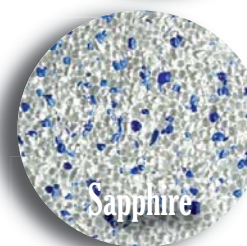

Beadcrete^{USA}

Feel The Difference

- Unique Retro-reflective Brilliance
- Smoother
- Durable
- Very Attractive
- Highly Stain Resistant
- Low Maintenance
- Long Lasting

Beadcrete^{USA}
The Smoother Alternative to Pebble

www.beadcreteusa.com
 623-463-0642

Distributed by

**POOL TILE & STONE
 POOL FINISHES
 BBQ ISLANDS**

Actual colors may vary from printed samples. The manufacturer recommends that you pick your color from a sample. Water color will vary from pool to pool. Factors that determine the water color are unique to each pool setting, design and landscaping. Finish color and consistency may vary due to variations in natural materials, plastering techniques and pool water chemistry.