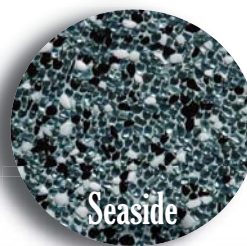

Beadcrete^{USA}

Feel The Difference

- Unique Retro-reflective Brilliance
- Smoother
- Durable
- Very Attractive
- Highly Stain Resistant
- Low Maintenance
- Long Lasting

Beadcrete^{USA}
The Smoother Alternative to Pebble

www.beadcreteusa.com
 623-463-0642

Distributed by

**POOL TILE & STONE
 POOL FINISHES
 BBQ ISLANDS**

Actual colors may vary from printed samples. The manufacturer recommends that you pick your color from a sample. Water color will vary from pool to pool. Factors that determine the water color are unique to each pool setting, design and landscaping. Finish color and consistency may vary due to variations in natural materials, plastering techniques and pool water chemistry.