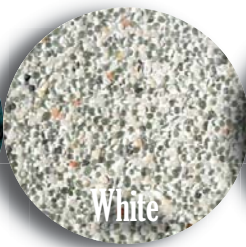

Beadcrete^{USA}

Feel The Difference

- Unique Retro-reflective Brilliance
- Smoother
- Durable
- Very Attractive
- Highly Stain Resistant
- Low Maintenance
- Long Lasting

Beadcrete^{USA}
The Smoother Alternative to Pebble

www.beadcreteusa.com
 623-463-0642

Distributed by

**POOL TILE & STONE
 POOL FINISHES
 BBQ ISLANDS**

Actual colors may vary from printed samples. The manufacturer recommends that you pick your color from a sample. Water color will vary from pool to pool. Factors that determine the water color are unique to each pool setting, design and landscaping. Finish color and consistency may vary due to variations in natural materials, plastering techniques and pool water chemistry.