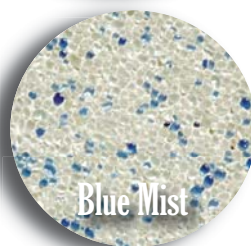

Beadcrete^{USA}

Feel The Difference

- Unique Retro-reflective Brilliance
- Smoother
- Durable
- Very Attractive
- Highly Stain Resistant
- Low Maintenance
- Long Lasting

Beadcrete^{USA}
The Smoother Alternative to Pebble

www.beadcreteusa.com
 623-463-0642

Distributed by

**POOL TILE & STONE
 POOL FINISHES
 BBQ ISLANDS**

Actual colors may vary from printed samples. The manufacturer recommends that you pick your color from a sample. Water color will vary from pool to pool. Factors that determine the water color are unique to each pool setting, design and landscaping. Finish color and consistency may vary due to variations in natural materials, plastering techniques and pool water chemistry.