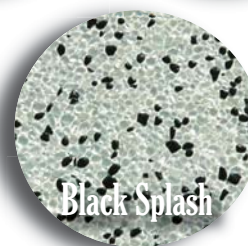

Beadcrete^{USA}

Feel The Difference

- Unique Retro-reflective Brilliance
- Smoother
- Durable
- Very Attractive
- Highly Stain Resistant
- Low Maintenance
- Long Lasting

Beadcrete^{USA}
The Smoother Alternative to Pebble

www.beadcreteusa.com
 623-463-0642

Distributed by

**POOL TILE & STONE
 POOL FINISHES
 BBQ ISLANDS**

Actual colors may vary from printed samples. The manufacturer recommends that you pick your color from a sample. Water color will vary from pool to pool. Factors that determine the water color are unique to each pool setting, design and landscaping. Finish color and consistency may vary due to variations in natural materials, plastering techniques and pool water chemistry.