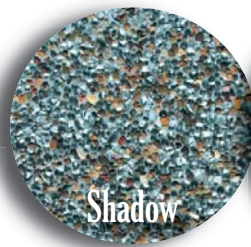

Beadcrete^{USA}

Feel The Difference

- Unique Retro-reflective Brilliance
- Smoother
- Durable
- Very Attractive
- Highly Stain Resistant
- Low Maintenance
- Long Lasting

Beadcrete^{USA}
The Smoother Alternative to Pebble

www.beadcreteusa.com
 623-463-0642

Distributed by

**POOL TILE & STONE
 POOL FINISHES
 BBQ ISLANDS**

Actual colors may vary from printed samples. The manufacturer recommends that you pick your color from a sample. Water color will vary from pool to pool. Factors that determine the water color are unique to each pool setting, design and landscaping. Finish color and consistency may vary due to variations in natural materials, plastering techniques and pool water chemistry.