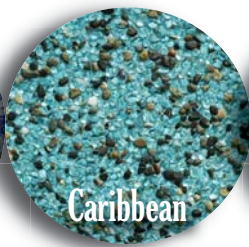

Beadcrete^{USA}

Feel The Difference

- Unique Retro-reflective Brilliance
- Smoother
- Durable
- Very Attractive
- Highly Stain Resistant
- Low Maintenance
- Long Lasting

Beadcrete^{USA}
The Smoother Alternative to Pebble

www.beadcreteusa.com
 623-463-0642

Distributed by

**POOL TILE & STONE
 POOL FINISHES
 BBQ ISLANDS**

Actual colors may vary from printed samples. The manufacturer recommends that you pick your color from a sample. Water color will vary from pool to pool. Factors that determine the water color are unique to each pool setting, design and landscaping. Finish color and consistency may vary due to variations in natural materials, plastering techniques and pool water chemistry.