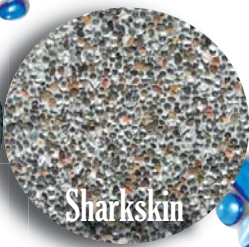

Beadcrete^{USA}

Feel The Difference

- Unique Retro-reflective Brilliance
- Smoother
- Durable
- Very Attractive
- Highly Stain Resistant
- Low Maintenance
- Long Lasting

Beadcrete^{USA}
The Smoother Alternative to Pebble

www.beadcreteusa.com
 623-463-0642

Distributed by

**POOL TILE & STONE
 POOL FINISHES
 BBQ ISLANDS**

Actual colors may vary from printed samples. The manufacturer recommends that you pick your color from a sample. Water color will vary from pool to pool. Factors that determine the water color are unique to each pool setting, design and landscaping. Finish color and consistency may vary due to variations in natural materials, plastering techniques and pool water chemistry.