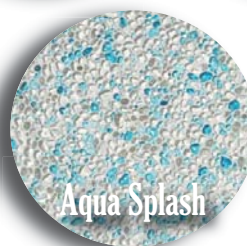

Beadcrete^{USA}

Feel The Difference

- Unique Retro-reflective Brilliance
- Smoother
- Durable
- Very Attractive
- Highly Stain Resistant
- Low Maintenance
- Long Lasting

Beadcrete^{USA}
The Smoother Alternative to Pebble

www.beadcreteusa.com
 623-463-0642

Distributed by

**POOL TILE & STONE
 POOL FINISHES
 BBQ ISLANDS**

Actual colors may vary from printed samples. The manufacturer recommends that you pick your color from a sample. Water color will vary from pool to pool. Factors that determine the water color are unique to each pool setting, design and landscaping. Finish color and consistency may vary due to variations in natural materials, plastering techniques and pool water chemistry.