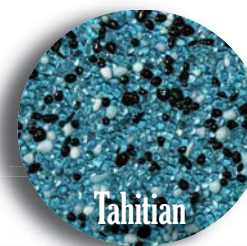

Beadcrete^{USA}

Feel The Difference

- Unique Retro-reflective Brilliance
- Smoother
- Durable
- Very Attractive
- Highly Stain Resistant
- Low Maintenance
- Long Lasting

Beadcrete^{USA}
The Smoother Alternative to Pebble

www.beadcreteusa.com
 623-463-0642

Distributed by

**POOL TILE & STONE
 POOL FINISHES
 BBQ ISLANDS**

Actual colors may vary from printed samples. The manufacturer recommends that you pick your color from a sample. Water color will vary from pool to pool. Factors that determine the water color are unique to each pool setting, design and landscaping. Finish color and consistency may vary due to variations in natural materials, plastering techniques and pool water chemistry.