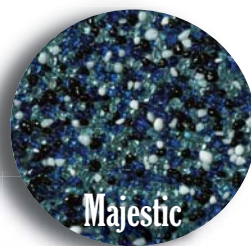

Beadcrete^{USA}

Feel The Difference

- Unique Retro-reflective Brilliance
- Smoother
- Durable
- Very Attractive
- Highly Stain Resistant
- Low Maintenance
- Long Lasting

Beadcrete^{USA}
The Smoother Alternative to Pebble

www.beadcreteusa.com
 623-463-0642

Distributed by

**POOL TILE & STONE
 POOL FINISHES
 BBQ ISLANDS**

Actual colors may vary from printed samples. The manufacturer recommends that you pick your color from a sample. Water color will vary from pool to pool. Factors that determine the water color are unique to each pool setting, design and landscaping. Finish color and consistency may vary due to variations in natural materials, plastering techniques and pool water chemistry.