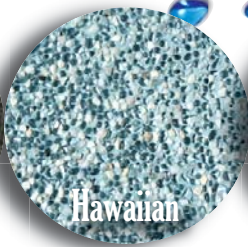

Beadcrete^{USA}

Feel The Difference

- Unique Retro-reflective Brilliance
- Smoother
- Durable
- Very Attractive
- Highly Stain Resistant
- Low Maintenance
- Long Lasting

Beadcrete^{USA}
The Smoother Alternative to Pebble

www.beadcreteusa.com
 623-463-0642

Distributed by

**POOL TILE & STONE
 POOL FINISHES
 BBQ ISLANDS**

Actual colors may vary from printed samples. The manufacturer recommends that you pick your color from a sample. Water color will vary from pool to pool. Factors that determine the water color are unique to each pool setting, design and landscaping. Finish color and consistency may vary due to variations in natural materials, plastering techniques and pool water chemistry.