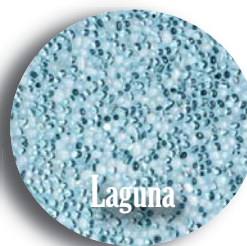

Beadcrete^{USA}

Feel The Difference

- Unique Retro-reflective Brilliance
- Smoother
- Durable
- Very Attractive
- Highly Stain Resistant
- Low Maintenance
- Long Lasting

Beadcrete^{USA}
The Smoother Alternative to Pebble

www.beadcreteusa.com
 623-463-0642

Distributed by

**POOL TILE & STONE
 POOL FINISHES
 BBQ ISLANDS**

Actual colors may vary from printed samples. The manufacturer recommends that you pick your color from a sample. Water color will vary from pool to pool. Factors that determine the water color are unique to each pool setting, design and landscaping. Finish color and consistency may vary due to variations in natural materials, plastering techniques and pool water chemistry.