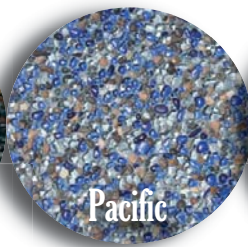

Beadcrete^{USA}

Feel The Difference

- Unique Retro-reflective Brilliance
- Smoother
- Durable
- Very Attractive
- Highly Stain Resistant
- Low Maintenance
- Long Lasting

Beadcrete^{USA}
The Smoother Alternative to Pebble

www.beadcreteusa.com
 623-463-0642

Distributed by

**POOL TILE & STONE
 POOL FINISHES
 BBQ ISLANDS**

Actual colors may vary from printed samples. The manufacturer recommends that you pick your color from a sample. Water color will vary from pool to pool. Factors that determine the water color are unique to each pool setting, design and landscaping. Finish color and consistency may vary due to variations in natural materials, plastering techniques and pool water chemistry.